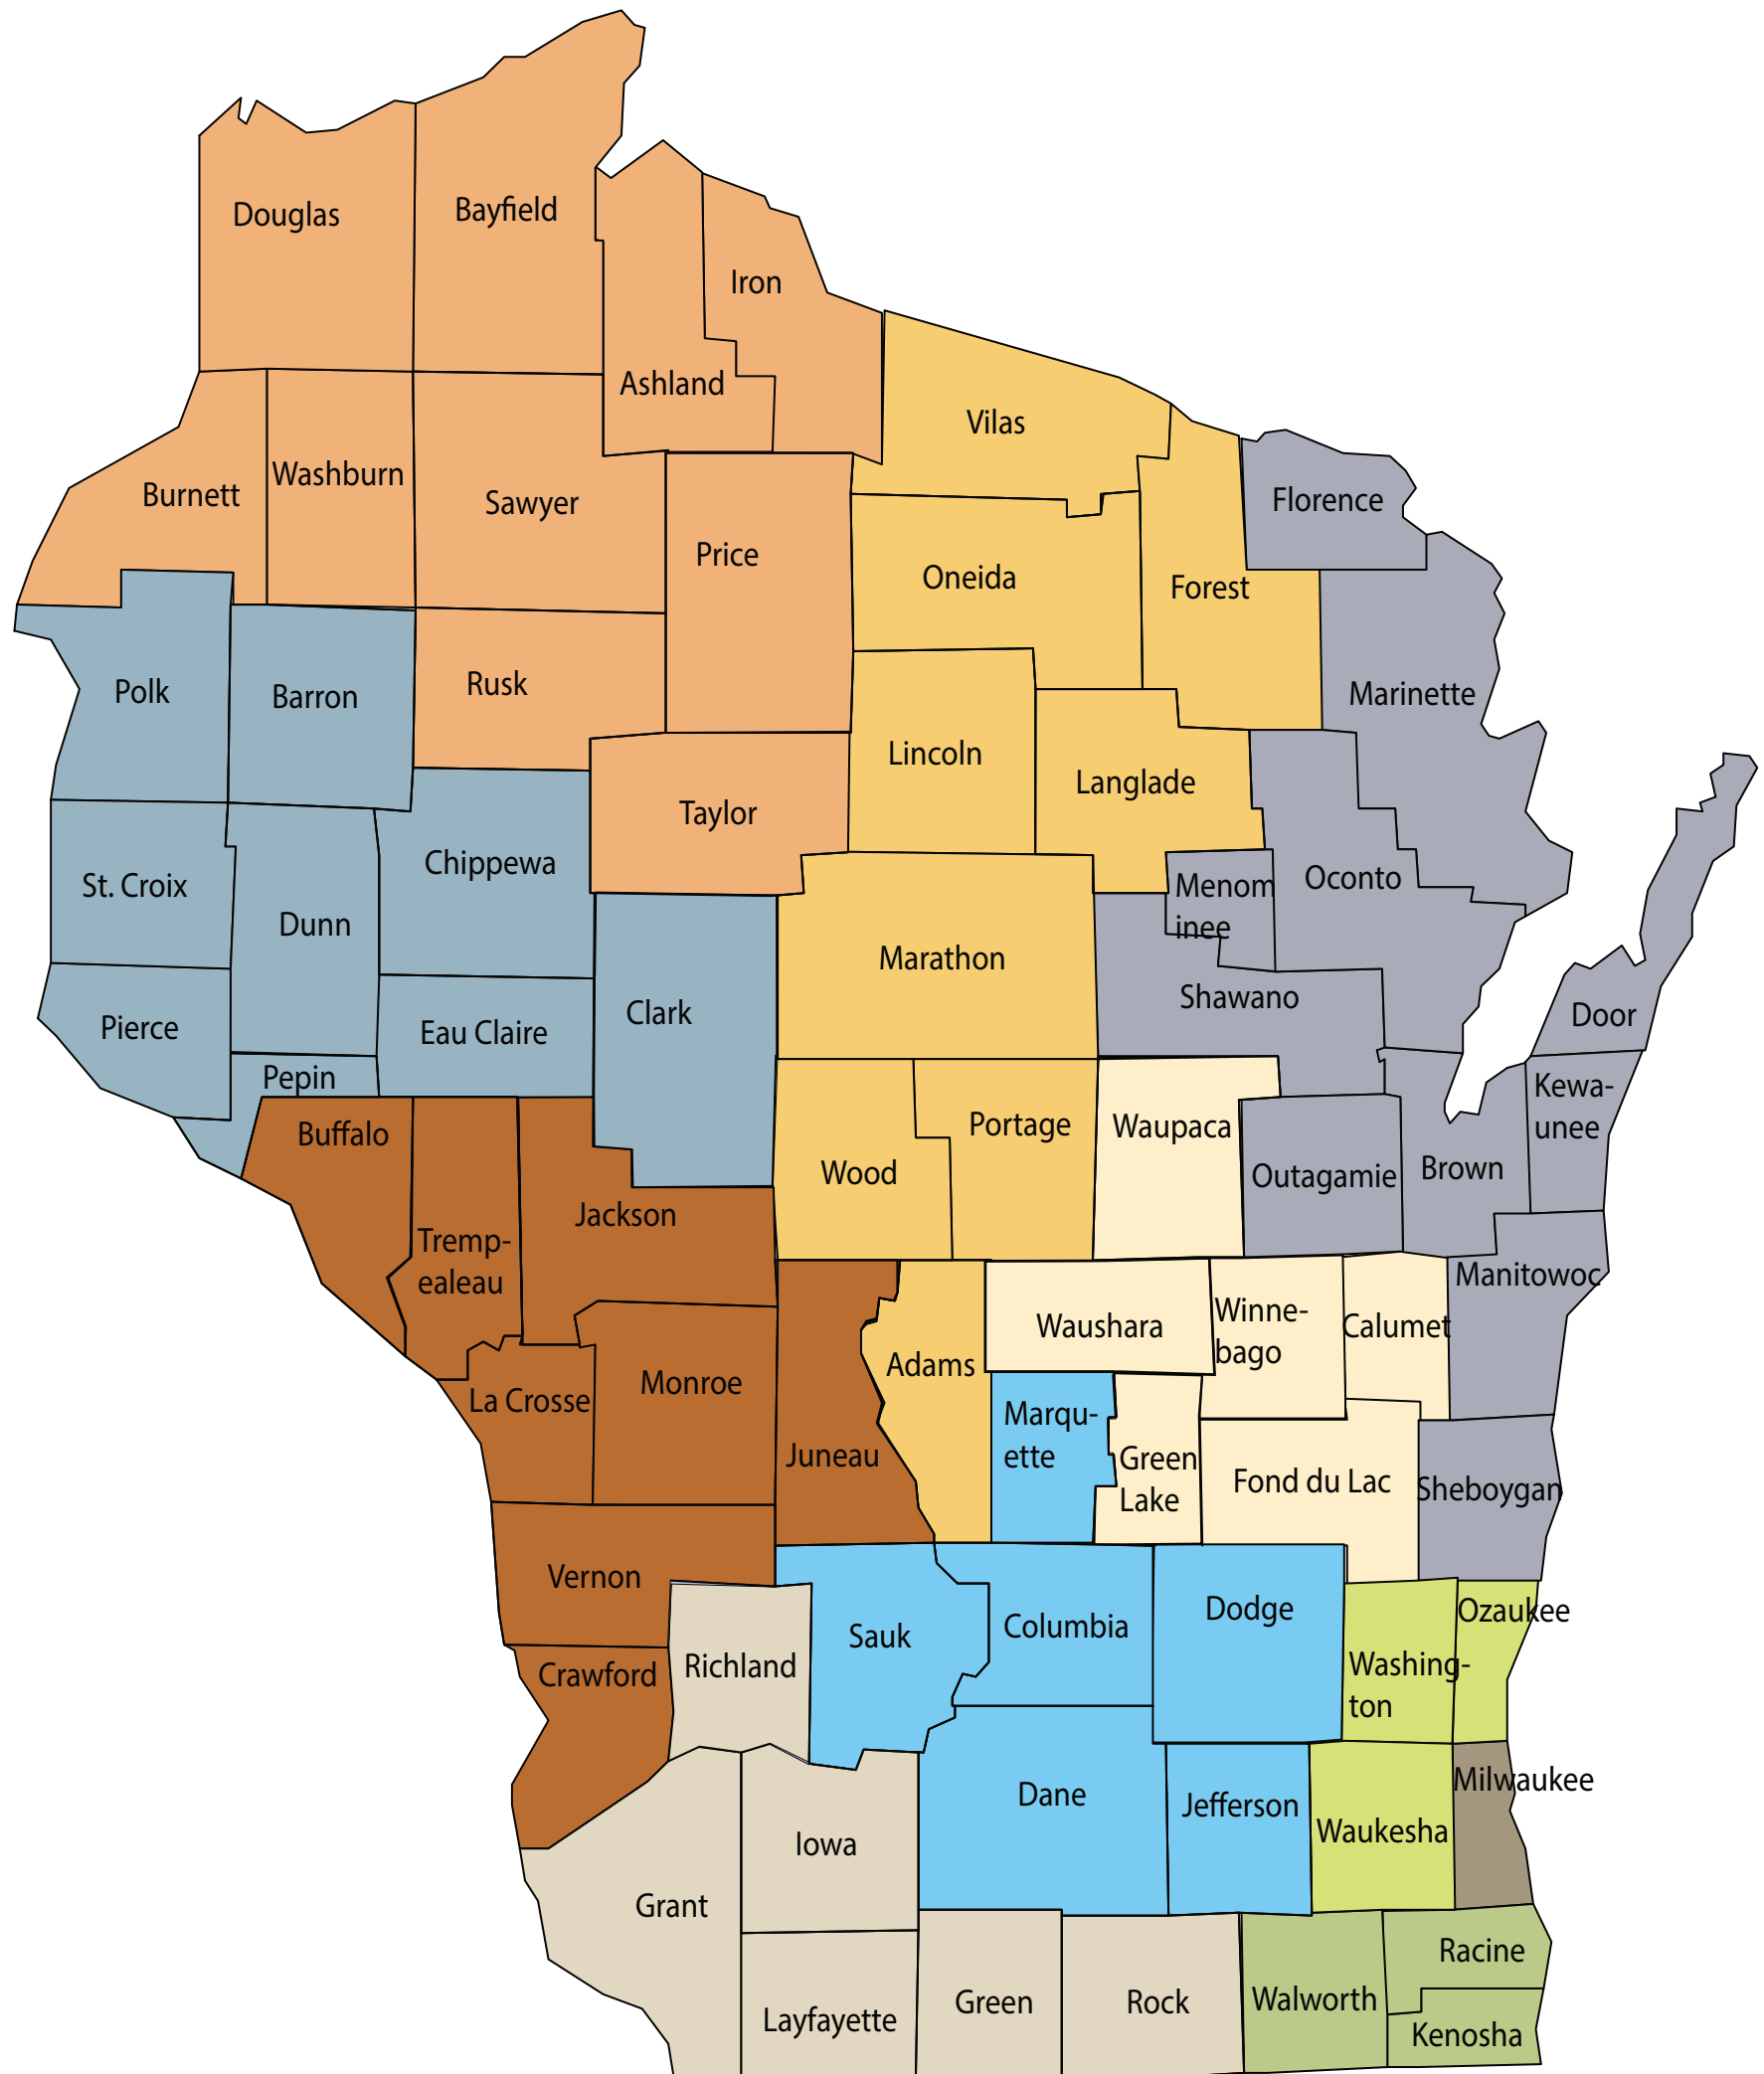

Wisconsin's Workforce Development Areas & Workforce Boards

A proud partner of the [AmericanJobCenter](#) network

Workforce Area	Director	Website	Phone Number
Southeastern	Doug Bartz	Doug.Bartz@kenoshacounty.org	262.697.4586
Milwaukee	Chytania Brown	Chytania.Brown@employmilwaukee.org	414.270.1783
W-O-W	Analiene Smith	aksmith@waukeshacounty.gov	262.896.8312
Fox Valley	Anthony Snyder	asn timer@fvwdb.com	920.850.2032
Bay Area	Vickie Patterson	vpatterson@bayareawdb.org	920.492.0196
North Central	Jane Spencer	jspencer@ncwwdb.org	715.204.1640
Northwest	Mari Kay-Nabozny	mari@nwwib.com	715.685.1427
West Central	Jon Menz	jmenz@wdbwcw.org	715.235.8393
Western	Amy Scarborough	scarborougha@westernwdb.org	608.386.8421
South Central	Seth Lentz	slentz@wdbscw.org	608.249.9001
Southwest	Rhonda Suda	r.suda@swwdb.org	608.314.3300