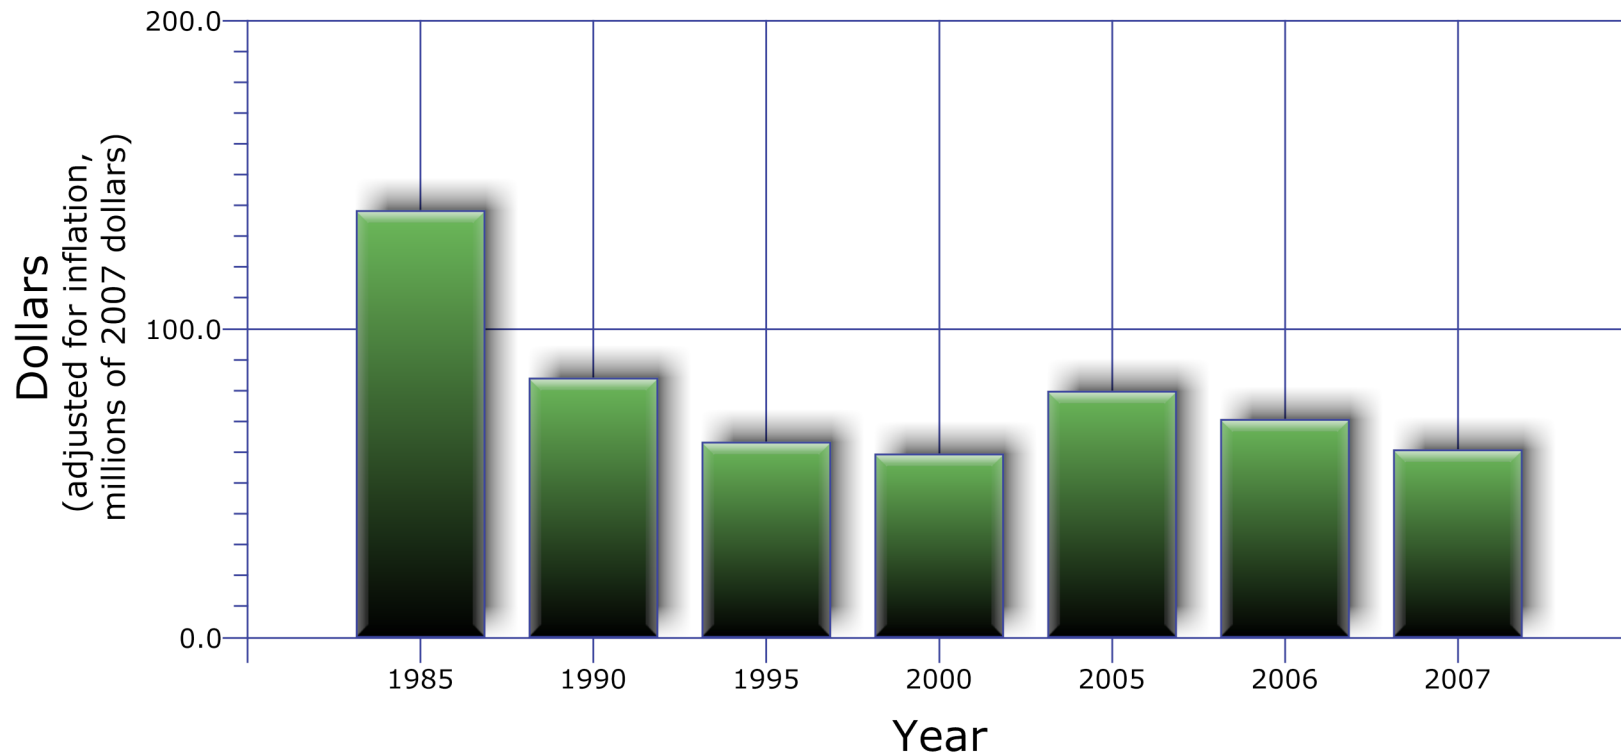

Federal Support to Wisconsin for Workforce Training and Education, 1985-2007

Selected US Department of Labor Funding Streams: Wagner Peyser ES, WIA Title I,* TAA

*based on initial fiscal year allotments; recently legislated rescissions not included